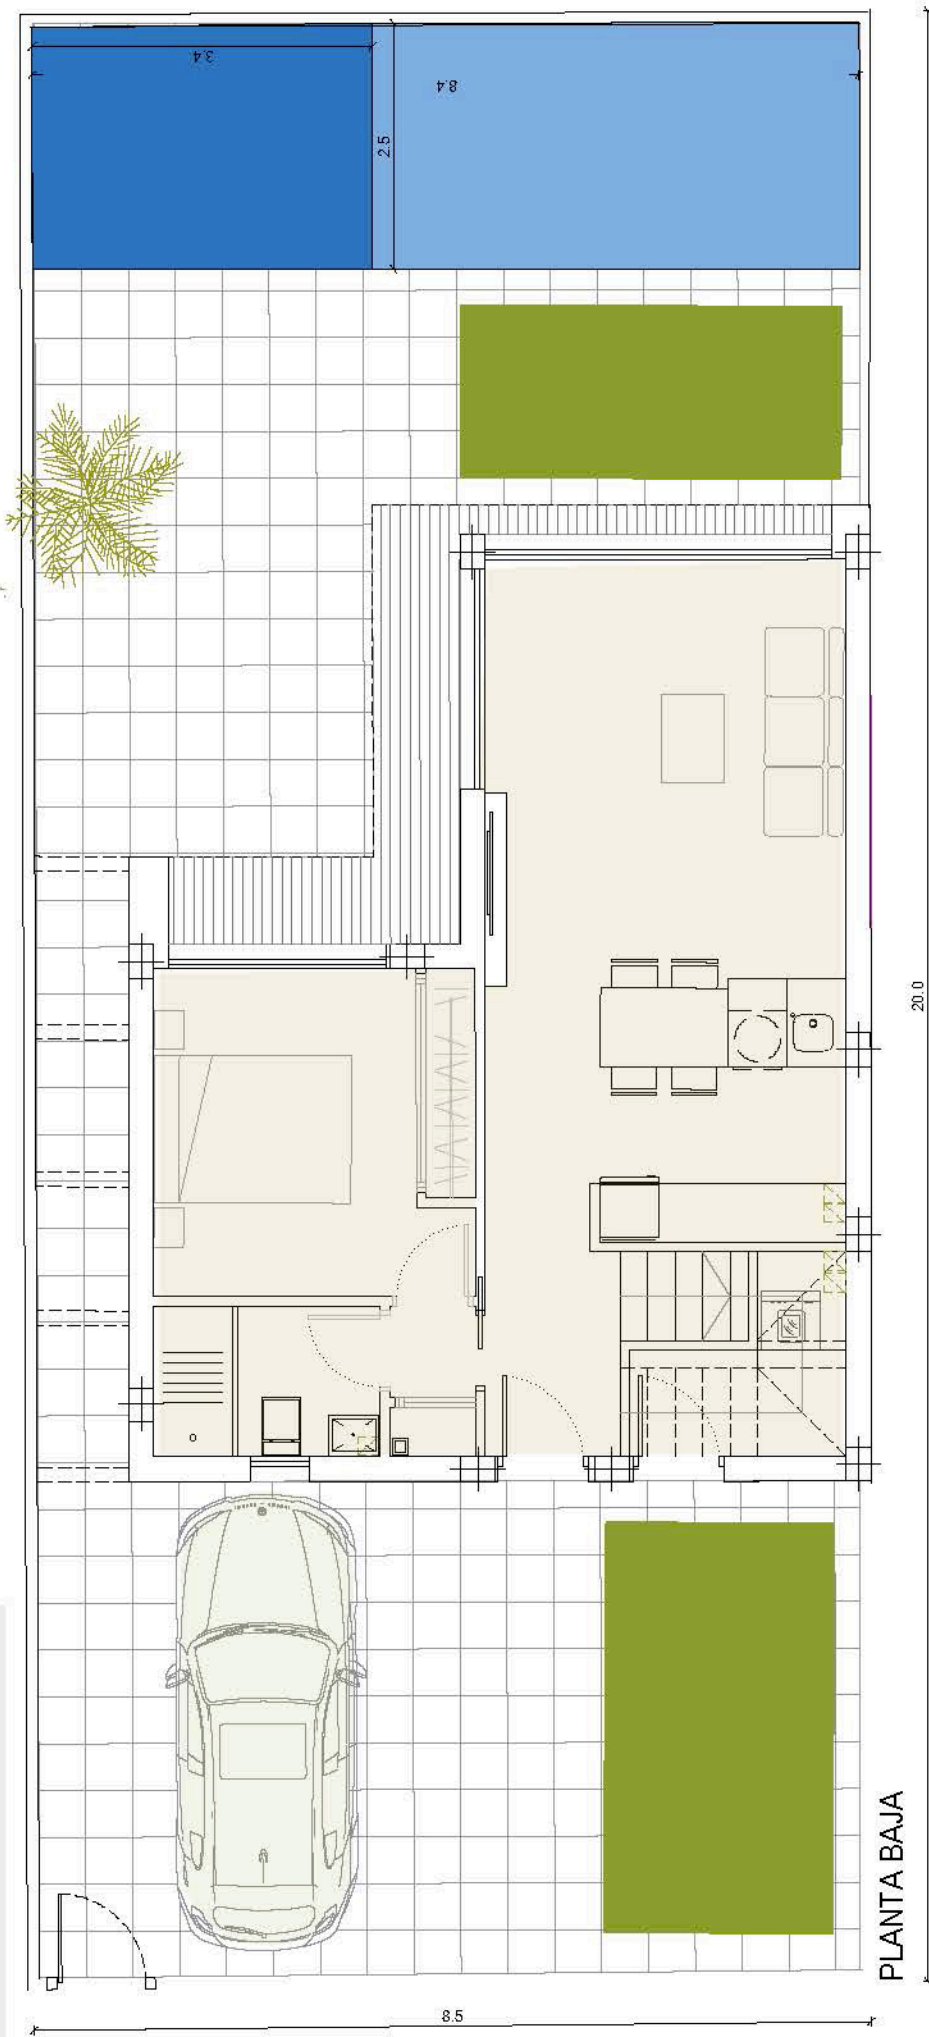

DIMENSIONS

PLOT	120.00 m ²
FIRST FLOOR BUILDING	49.80 m ²
SECOND FLOOR BUILDING	39.00 m ²
PORCH FF	3.70 m ²
TERRACE SF	14.25 m ²
GARDEN	55.63 m ²
POOL	10.00 m ²

DIMENSIONS

PLOT	190.00 m ²
TOTAL BUILD	115.00 m ²
TOP TERRACE	17.00 m ²
GARDEN AREA	101.00 m ²
POOL	8 x 2.5