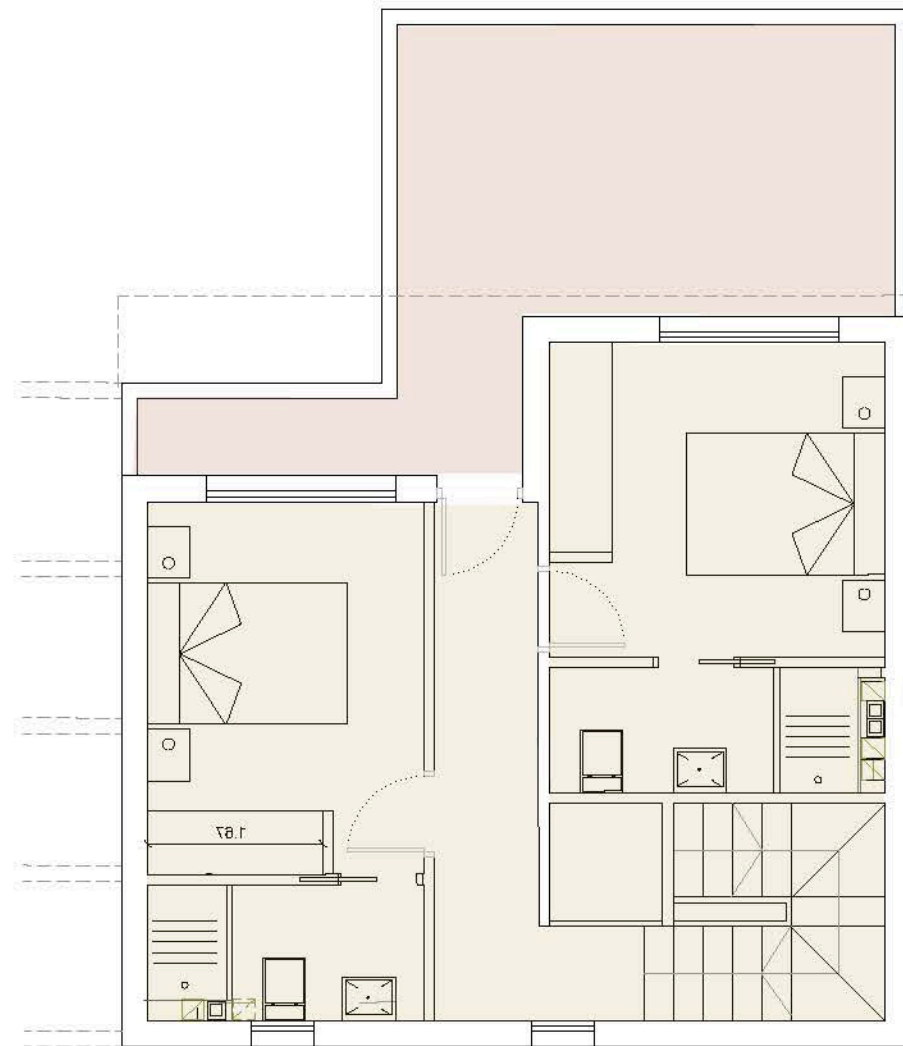

DIMENSIONS

PLOT	120.00 m ²
FIRST FLOOR BUILDING	49.80 m ²
SECOND FLOOR BUILDING	39.00 m ²
PORCH FF	3.70 m ²
TERRACE SF	14.25 m ²
GARDEN	55.63 m ²
POOL	10.00 m ²

DIMENSIONS

PLOT	190.00 m ²
TOTAL BUILD	115.00 m ²
TOP TERRACE	17.00 m ²
GARDEN AREA	101.00 m ²
POOL	8 x 2.5