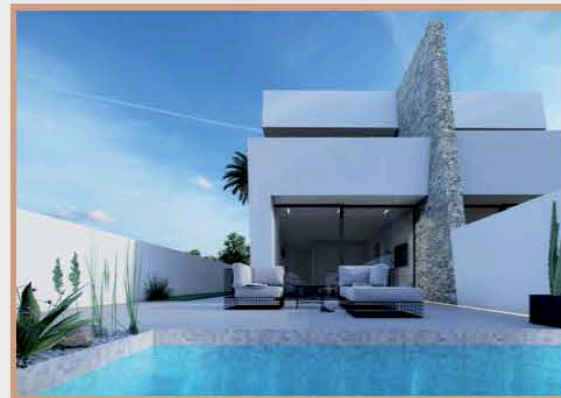

DIMENSIONS

PLOT	120.00 m ²
FIRST FLOOR BUILDING	49.80 m ²
SECOND FLOOR BUILDING	39.00 m ²
PORCH FF	3.70 m ²
TERRACE SF	14.25 m ²
GARDEN	55.63 m ²
POOL	10.00 m ²

DIMENSIONS

PLOT	190.00 m ²
TOTAL BUILD	115.00 m ²
TOP TERRACE	17.00 m ²
GARDEN AREA	101.00 m ²
POOL	8 x 2.5