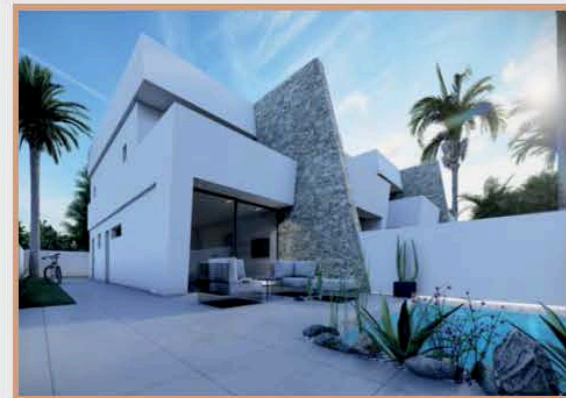

DIMENSIONS

PLOT	120.00 m ²
FIRST FLOOR BUILDING	49.80 m ²
SECOND FLOOR BUILDING	39.00 m ²
PORCH FF	3.70 m ²
TERRACE SF	14.25 m ²
GARDEN	55.63 m ²
POOL	10.00 m ²

DIMENSIONS

PLOT	190.00 m ²
TOTAL BUILD	115.00 m ²
TOP TERRACE	17.00 m ²
GARDEN AREA	101.00 m ²
POOL	8 x 2.5